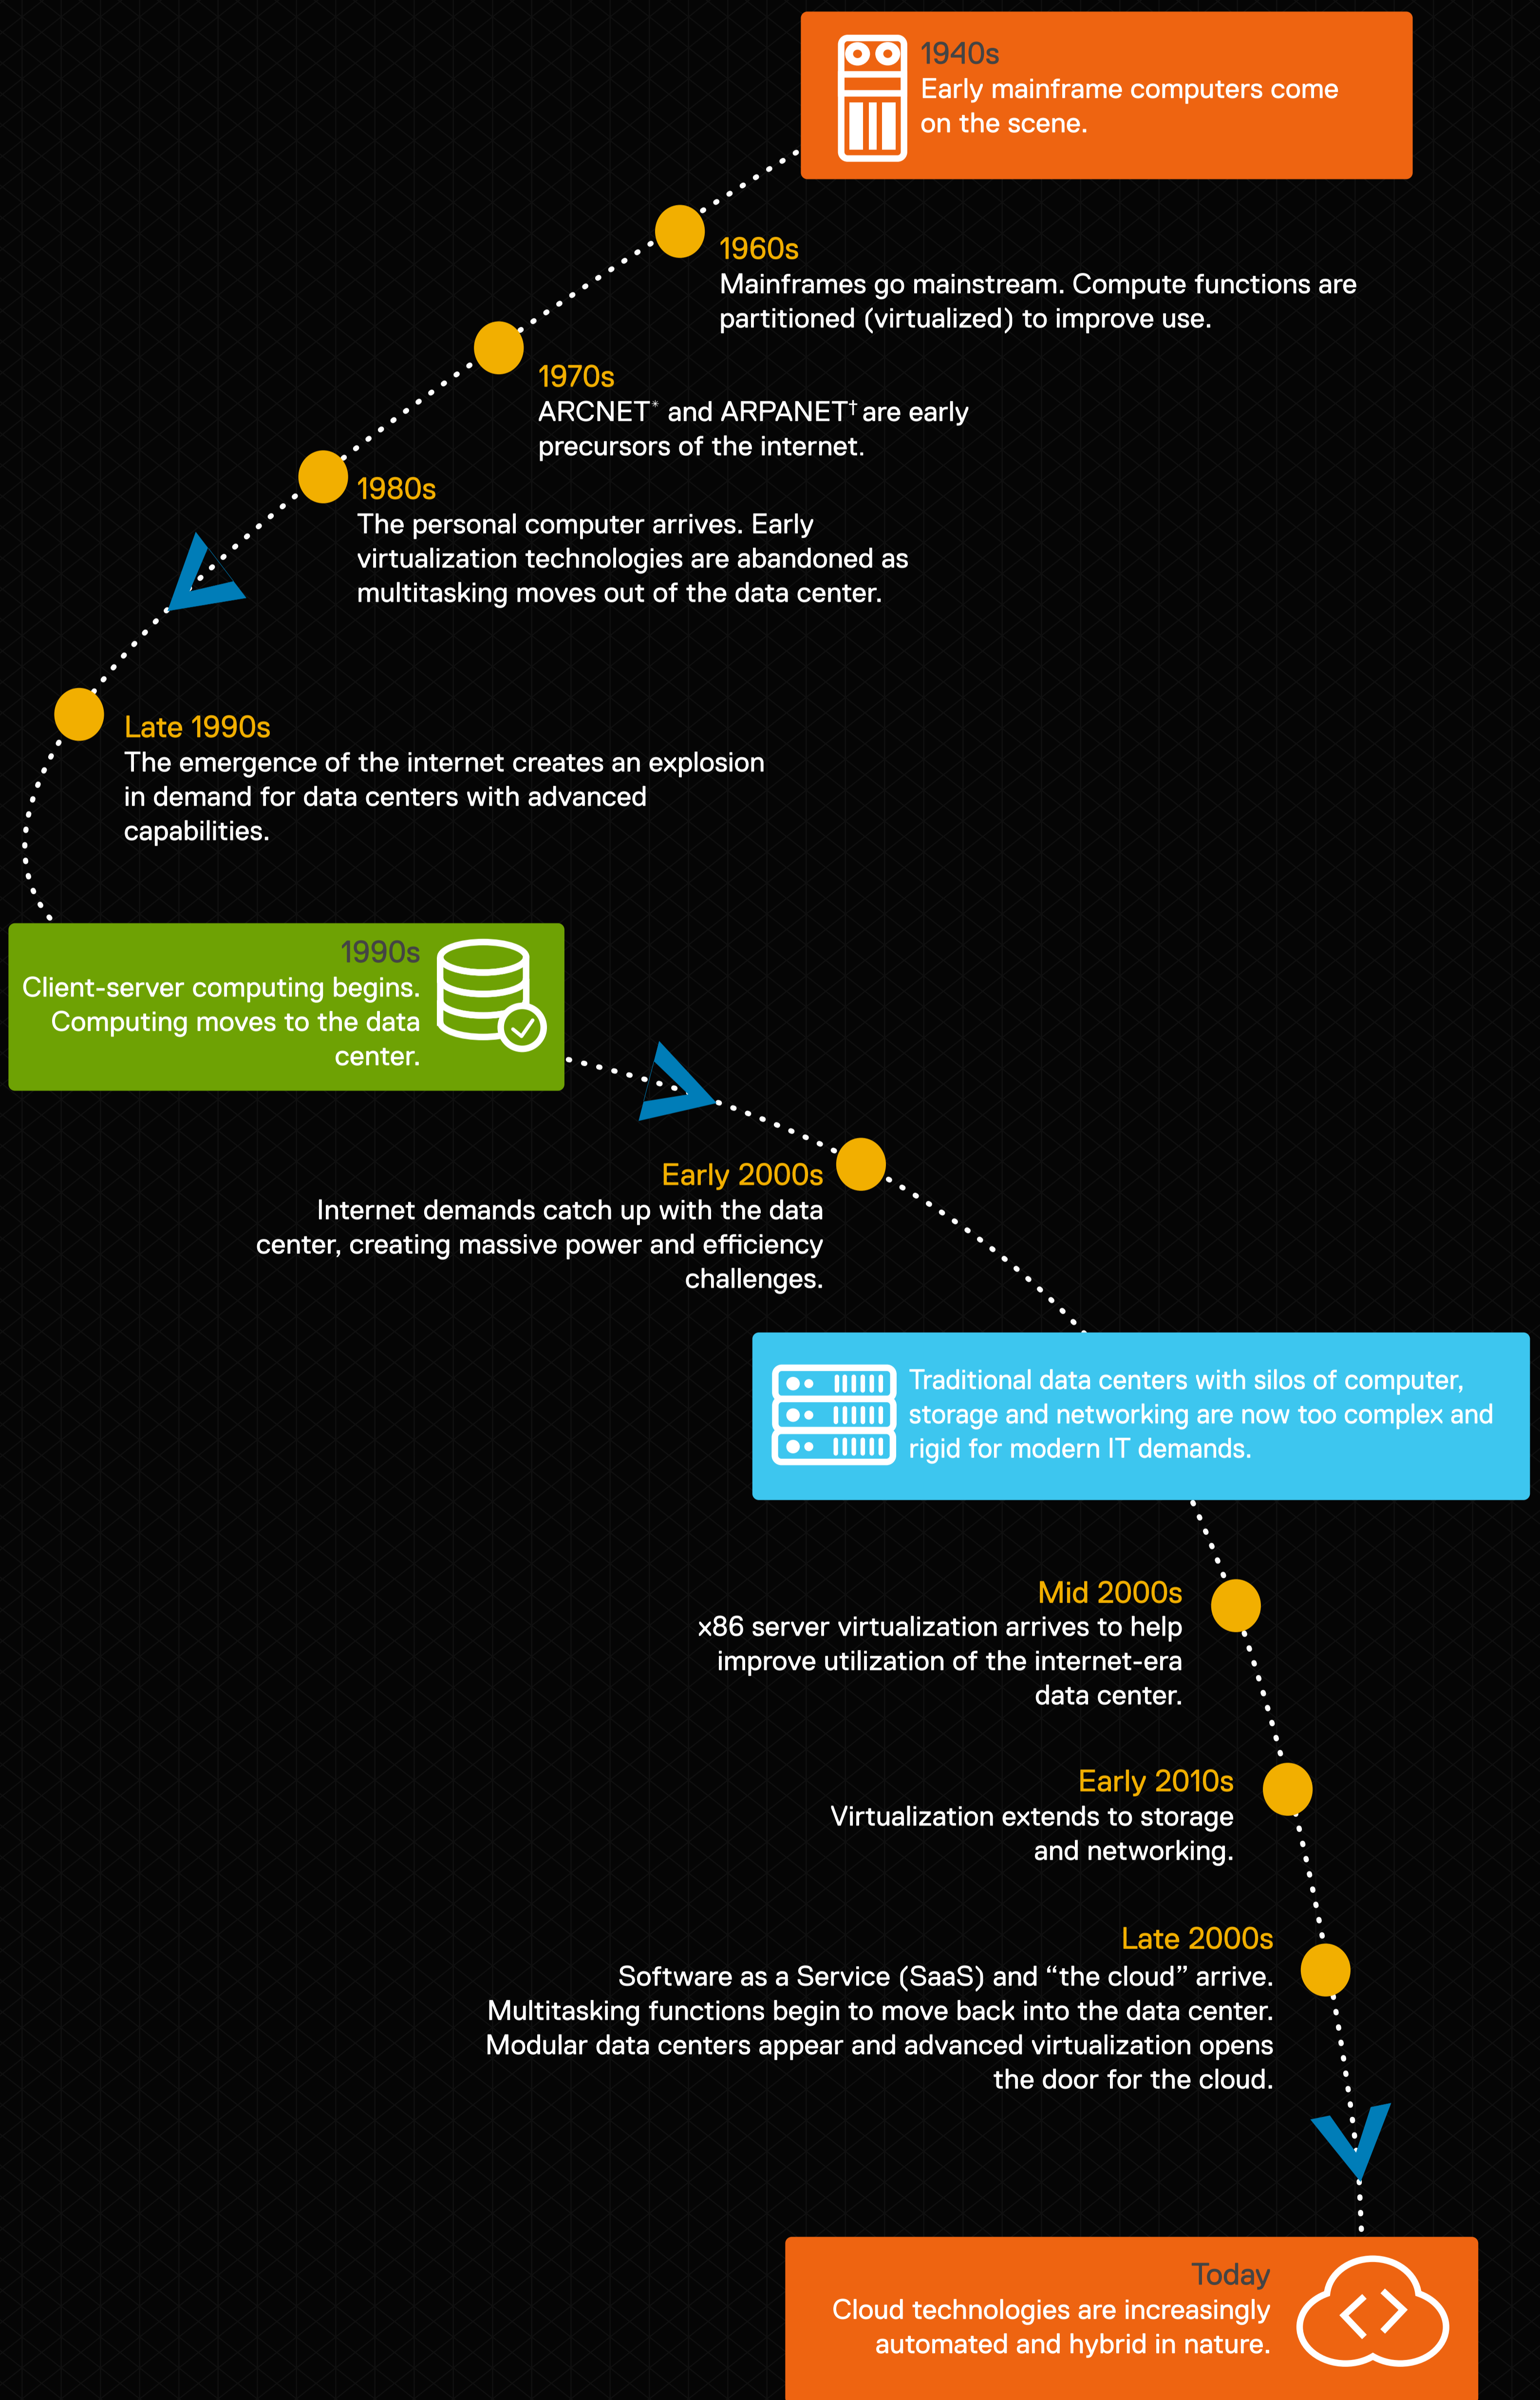

# THE FUTURE OF THE DATA CENTER: ARE YOU READY?

The software-defined era is fast approaching. To stay ahead of the competition, you need to keep up with the times. Leveraging the flexibility of a software-defined data center can help you move innovation forward. Take a look at how far we've come and where we're going.

## The Evolution of the Data Center

Mainframe computers of the past opened the door to new technologies. These once-new technologies revolutionized computing. Today, they could stand in the way of delivering flexible and efficient technology-based services.

By moving into the software-defined era, data centers can leverage new and helpful technologies of the 21st century.

A software-defined data center (SDDC) can help you keep up with the times and stay ahead of the competition. Discover how in our white paper, [The Future of the Data Center Is Software Defined.](#)